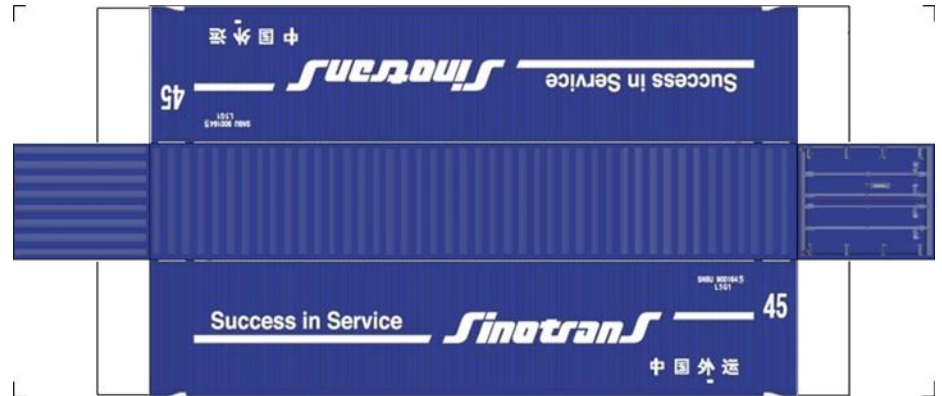

BUILD YOUR OWN (N SCALE) 45ft HIGH CUBE CONTAINERS

[Click to watch instructional video](#)

BUILD YOUR OWN (45ft HIGH CUBE CONTAINERS) N SCALE

Drawn By
www.krafttrains.com