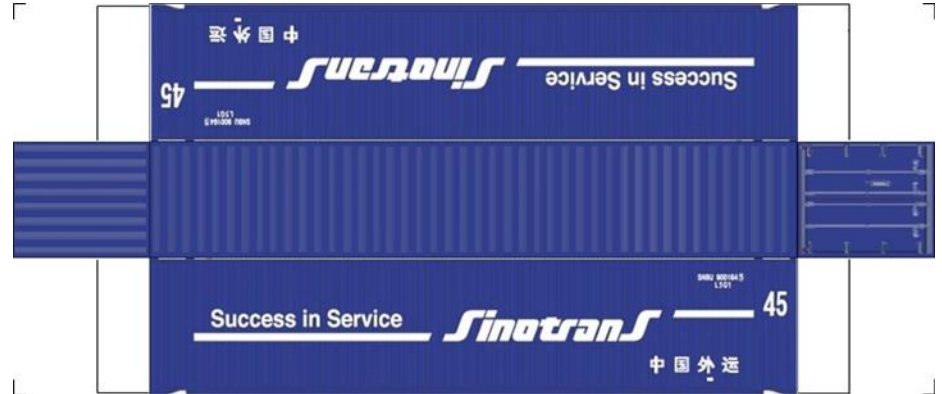

BUILD YOUR OWN (N SCALE) 45ft HIGH CUBE CONTAINERS

[Click to watch instructional video](#)

BUILD YOUR OWN (45ft HIGH CUBE CONTAINERS) N SCALE

Drawn By
www.krafttrains.com