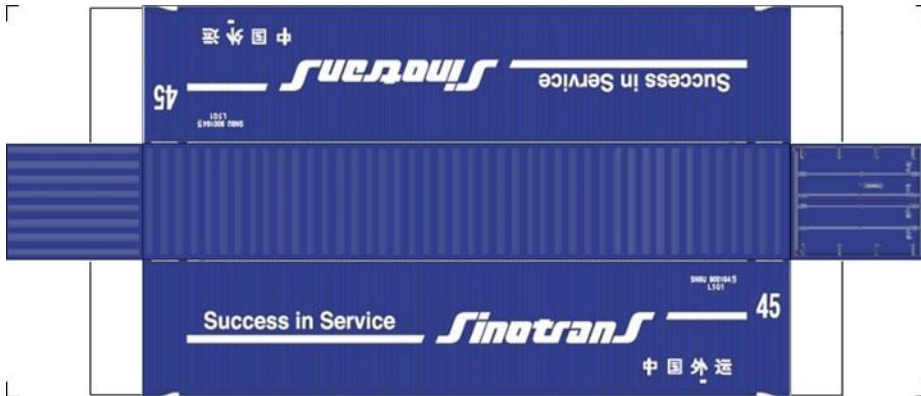

BUILD YOUR OWN (N SCALE) 45ft HIGH CUBE CONTAINERS

[Click to watch instructional video](#)

BUILD YOUR OWN (45ft HIGH CUBE CONTAINERS) N SCALE

Drawn By
www.krafttrains.com